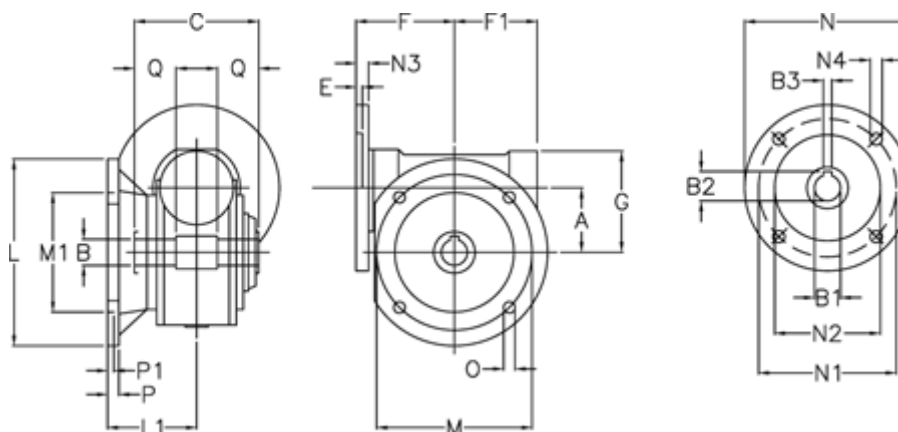

# Data Sheet

Article number: 3902130007545

Description: Worm gear  
VF 130-FC1-7-112B5, without lubrication

## Measures

A = 130	F1 = 154	N2 = 180
B = 45 H7	G = 195	N3 = 17
B1 E7 = 28	L = 320	N4 = 13
B2 = 31.3	L1 = 137.5	O = 16
B3 H9 = 8	M = 255	P = 20
C = 165	M1 = 180	P1 = 12
E = 0.5	N = 250	Q = 52.5
F = 185	N1 = 215	